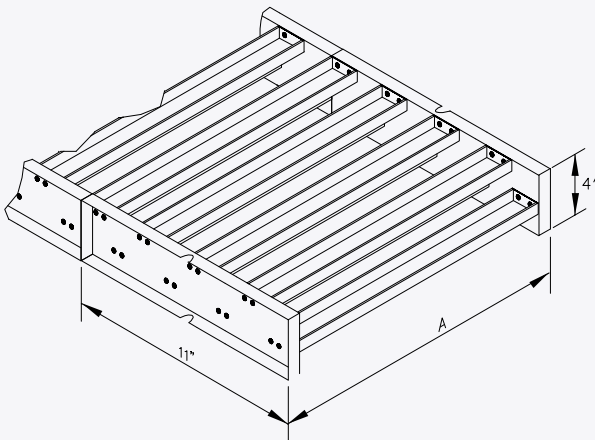

DEAERATOR

SOLUTIONS.COM

OFFICE (913)384-2500 | CELL (913)648-7600 | INFO@DEAERATORSOLUTIONS.COM

11 x 4 x L RIVETED TRAY

NOTE:		
A	PART NO.	MATERIAL THICKNESS
37"	T37	430S.S. 16GA
30"	T30	430S.S. 16GA
24"	T24	430S.S. 16GA
18"	T18	430S.S. 16GA

Replaces all 11x4xL in Trays T18, T24, T30, T37
(including: Chicago Heater Co, Kansas City
Deaerator, Newterra, Sterling Deaerator, ASC,
and PEMCO)

Materials 430 SS per HEI
Lengths of 18"-24"-30"-37"

PROUD DISTRIBUTOR OF