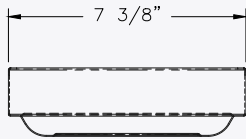

DEAERATOR SOLUTIONS.COM

OFFICE (913)384-2500 | CELL (913)648-7600 | INFO@DEAERATORSOLUTIONS.COM

7x2xL TRAY

TOP VIEW

END VIEW

ISOMETRIC

FRONT VIEW

FITS:
LA WATER

NOTE:

L(IN)	PART NO.	MATERIAL	THICKNESS(GA)
34	T34752_25	430 S.S.	22
30	T30752_25	430 S.S.	22
24	T24752_25	430 S.S.	22
18	T18752_25	430 S.S.	22

**Replaces all 7x2xL in Trays
(including: LA Water Deaerator)**

**Materials 430 SS per HEI
Lengths of 18"-24"-30"-34.5"**

PROUD DISTRIBUTOR OF

Kansas City Deaerator
C O M P A N Y

www.deaerator.com